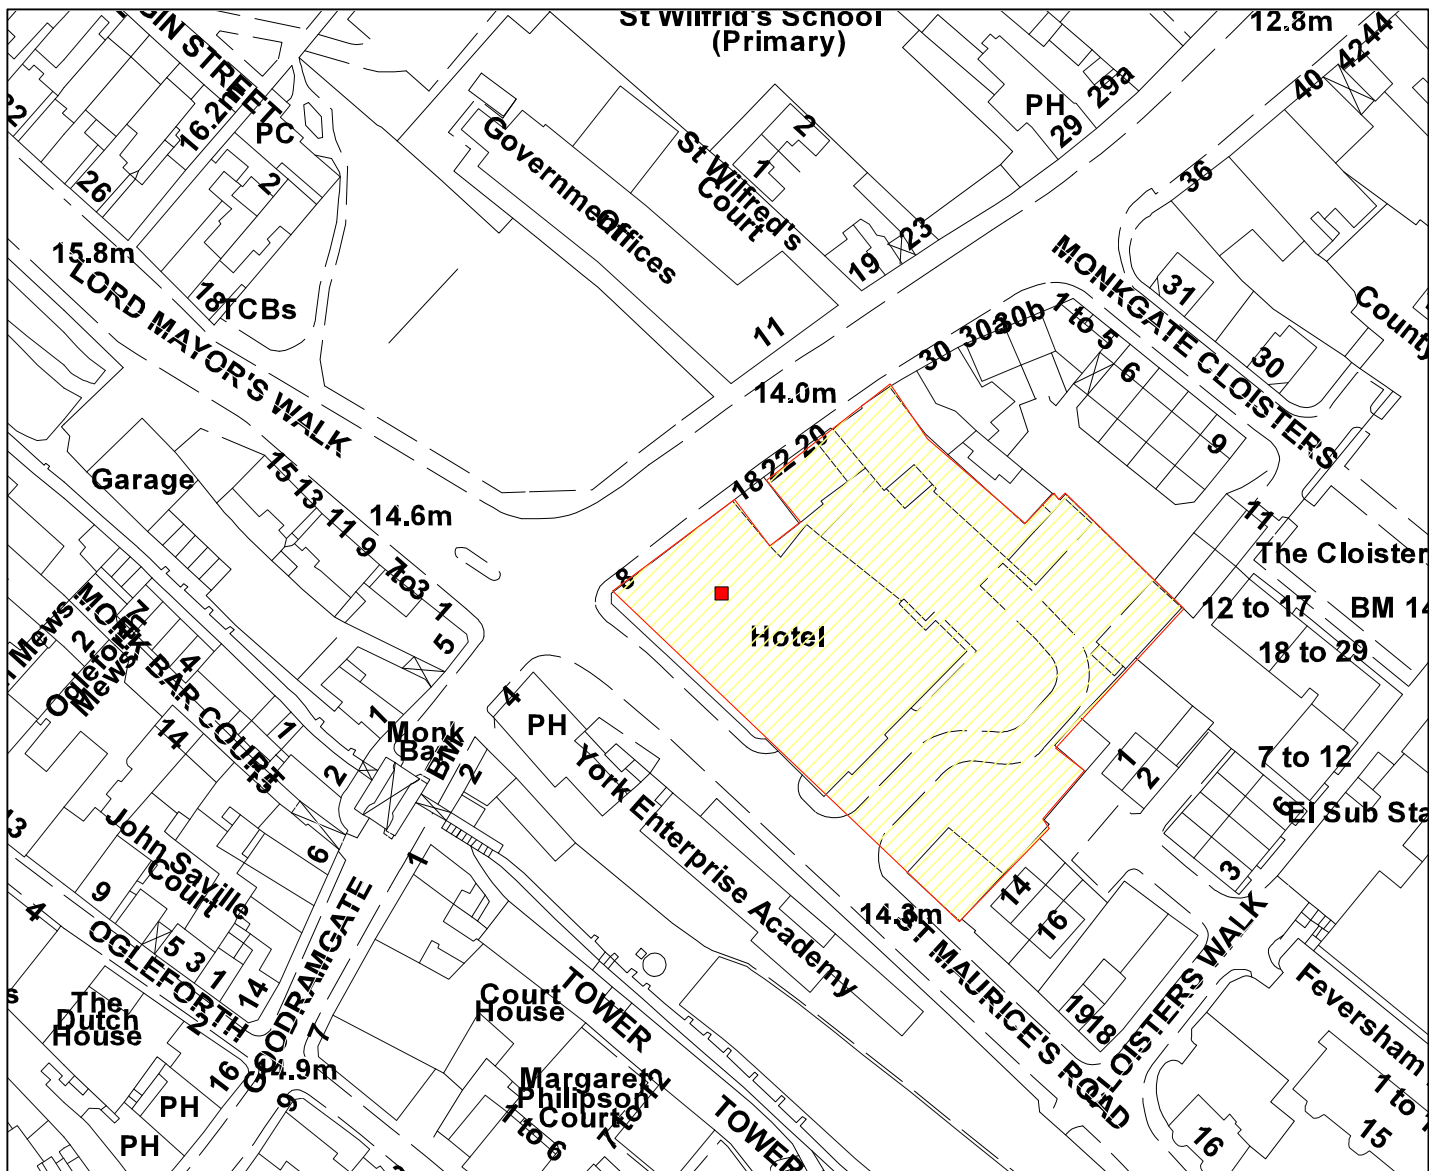

Monkbar Hotel, St Maurice's Road

08/01647/FULM

Legend

[Empty legend box]

Reproduced from the Ordnance Survey map with the permission of the Controller of Her Majesty's Stationery Office © Crown Copyright 2000.